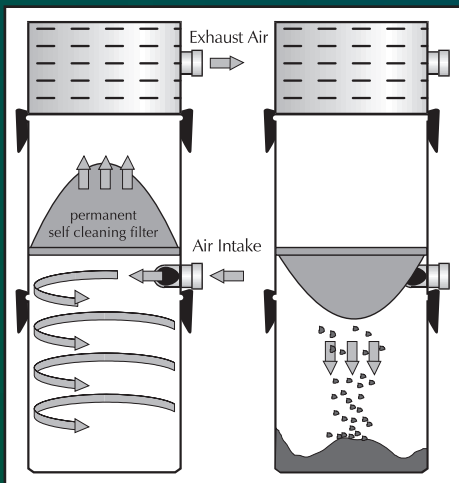

Act IV Model

Ametek Lamb

Model 116765

"High Performance" & Value

ACT IV MODEL	
MOTOR MODEL	116765
FILTRATION TYPE	SELF CLEANING FILTER
MOTOR CONSTRUCTION	METAL/PLASTIC
MOTOR TYPE	3 STAGE BYPASS
FAN SIZE	5.7 IN.
AMPS (MAX.)	13.5
SEALED WATERLIFT (IN)	136
AIR WATTS (MAX.)	465
MAX. SQ. FOOTAGE	8,000
RECOMMENDED MAX. NO. OF INLETS	20

A.C.V.'s unique modular design allows for quick and easy removal of motor module for servicing.

SELF-CLEANING FILTRATION EXPLAINED

Our Self-Cleaning Models will provide the ultimate in motor protection and dust-free operation (up to 99.9% efficiency). The filter bag is lifted as the power unit is turned on.

Once the power unit is shut down, the weighted self-cleaning filter element drops and displaces the accumulated dust and deposits it into the dirt canister.

A.C.V. Vacuum systems are easily recognized in the vacuum industry. Each and every one of our vacuums has been handcrafted using only top quality materials. You have our commitment to provide you with the excellence our customers worldwide have come to expect.